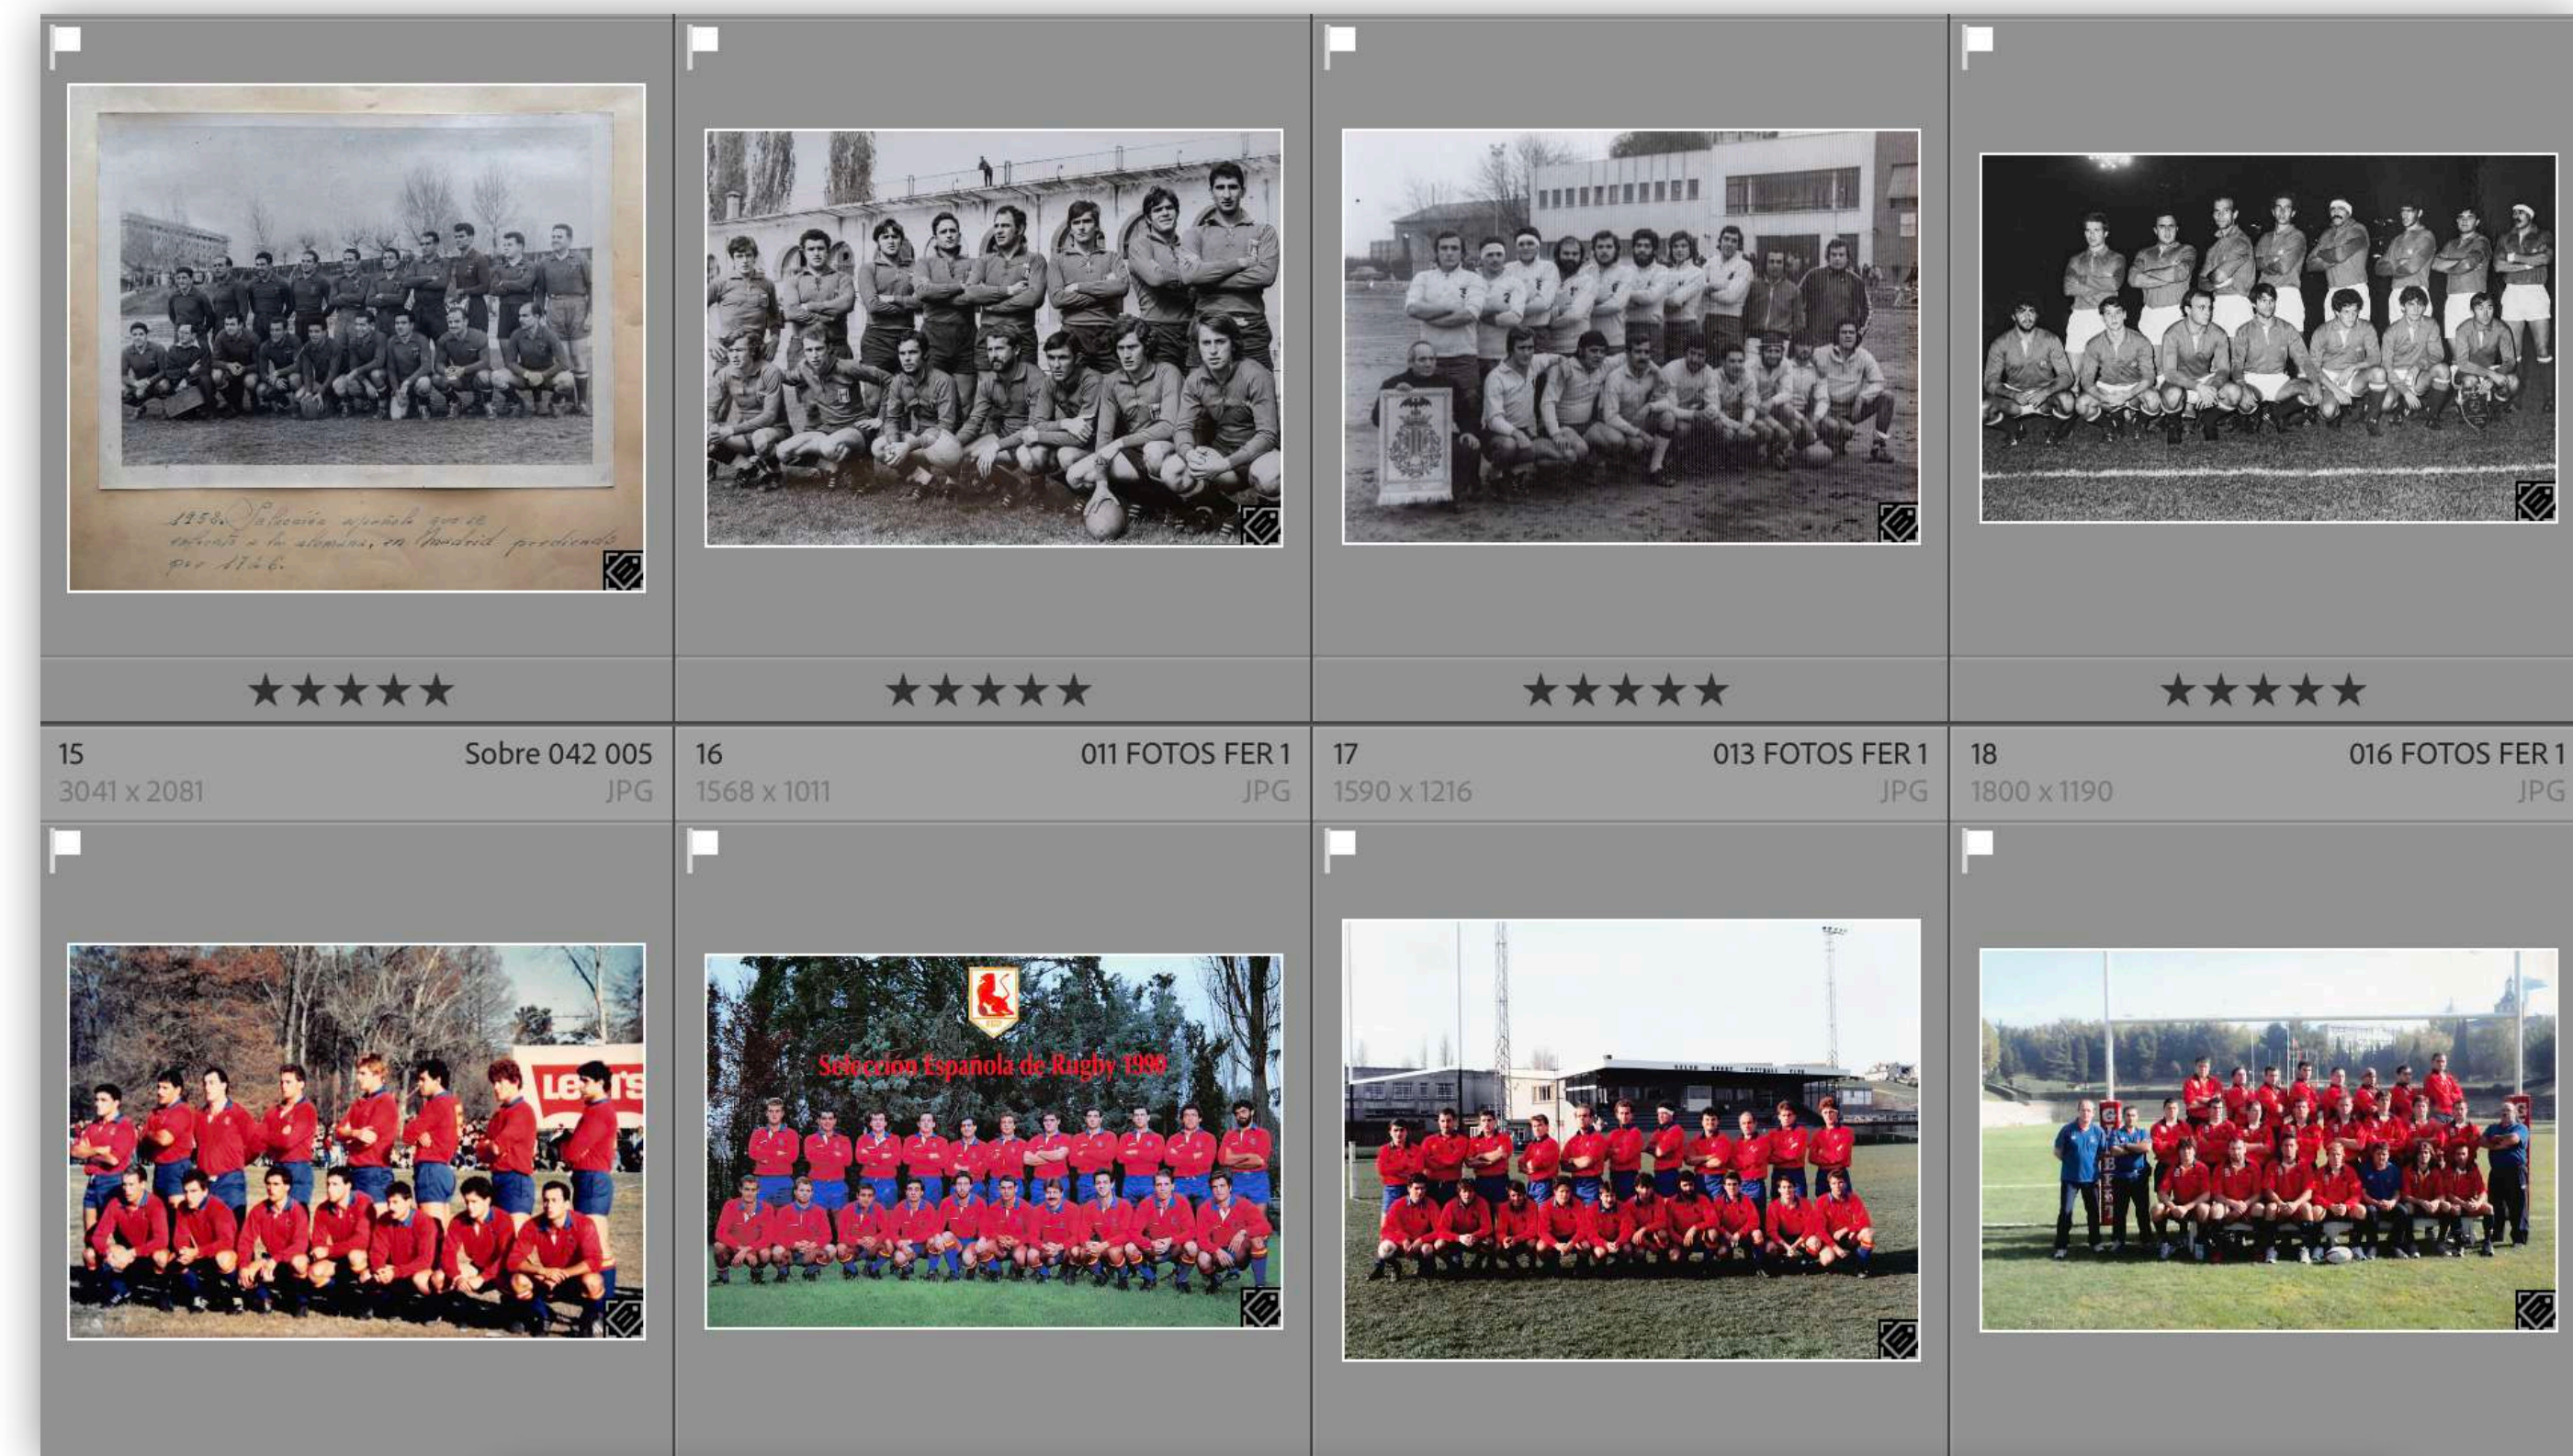

Estrategia: enviar material gráfico a jugadores involucrados para recopilar datos . Ayudarnos de los partidos oficiales jugados por año y alineaciones existentes para poder encajar las fotografías con mas facilidad.

Match # 230: Spain 33 - 8 Netherlands
Date: 06 February 2000
Attendance:
Events: 2000 European Nations Cup
Referee: Rossano Faccioli (Italy)

Venue: Mallorca
Weather:

Match # 231: Spain 19 - 21 Portugal
Date: 20 February 2000
Attendance:
Events: 2000 European Nations Cup
Referee: Daniel Gillet (France)

Venue: University Campus, Lisbon
Weather:

Match # 232: Spain 36 - 32 Georgia
Date: 04 March 2000
Attendance:
Events: 2000 European Nations Cup
Referee: Claudio Giacomel (Italy)

Venue: Ciudad Universitaria, Madrid
Weather:

Match # 233: Spain 6 - 25 Romania
Date: 19 March 2000
Attendance: 500
Events: 2000 European Nations Cup
Referee: Giovanni Morandini (Italy), Touch Judge: Giovanni Maratini (Italy), Touch Judge: Sergio de Gregorio (Italy)

Match # 234: Spain 15 - 19 Morocco
Date: 02 April 2000
Attendance:
Events: 2000 European Nations Cup
Referee: Pedro Mendes Silva (Portugal)

Venue: Madrid
Weather:

Match # 235: Spain 29 - 30 Russia
Date: 04 February 2001
Attendance: 5000
Events: 2001 European Nations Cup
Referee: Jean Pierre Pellaprat (France), Touch Judge: Denis Grenouillet (France), Touch Judge: Bezos (France)