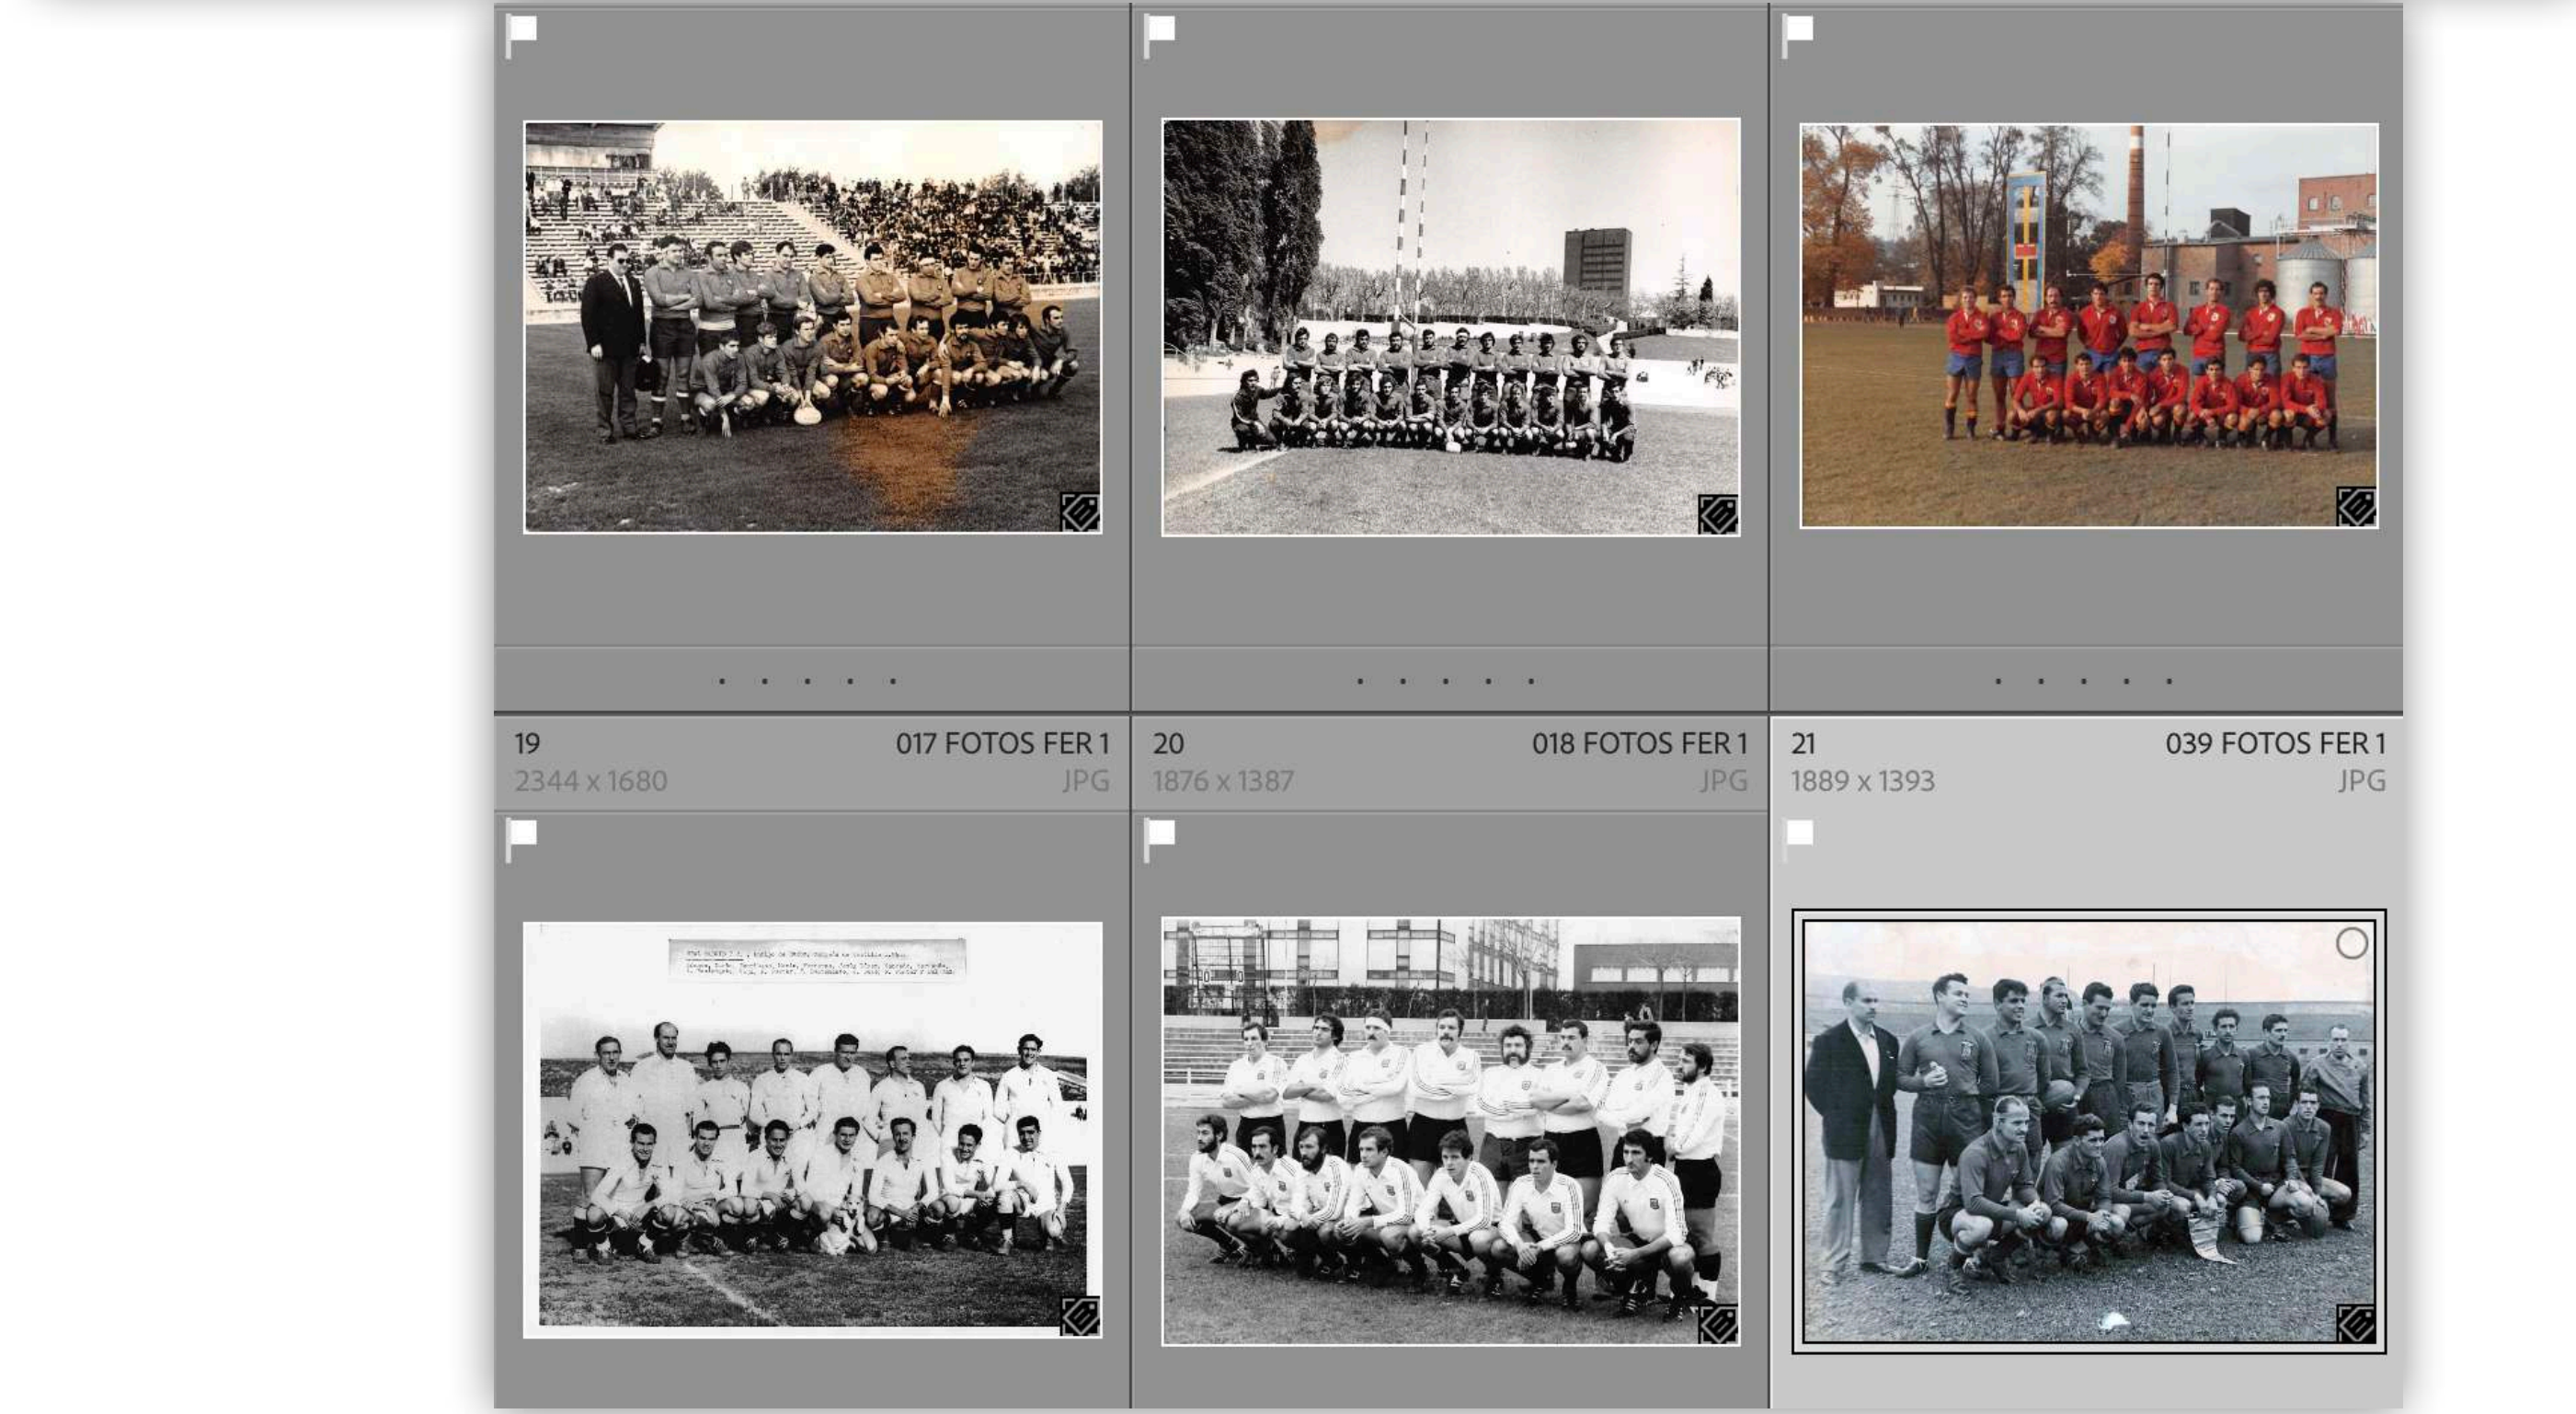

Estrategia: enviar material gráfico a jugadores involucrados para recopilar datos . Ayudarnos de los partidos oficiales jugados por año y alineaciones existentes para poder encajar las fotografías con mas facilidad.

Match # 230: Spain 33 - 8 Netherlands
Date: 06 February 2000
Attendance:
Events: 2000 European Nations Cup
Referee: Rossano Faccioli (Italy)

Venue: Mallorca
Weather:

Match # 231: Spain 19 - 21 Portugal
Date: 20 February 2000
Attendance:
Events: 2000 European Nations Cup
Referee: Daniel Gillet (France)

Venue: University Campus, Lisbon
Weather:

Match # 232: Spain 36 - 32 Georgia
Date: 04 March 2000
Attendance:
Events: 2000 European Nations Cup
Referee: Claudio Giacomel (Italy)

Venue: Ciudad Universitaria, Madrid
Weather:

Match # 233: Spain 6 - 25 Romania
Date: 19 March 2000
Attendance: 500
Events: 2000 European Nations Cup
Referee: Giovanni Morandini (Italy), Touch Judge: Giovanni Maratini (Italy), Touch Judge: Sergio de Gregorio (Italy)

Match # 234: Spain 15 - 19 Morocco
Date: 02 April 2000
Attendance:
Events: 2000 European Nations Cup
Referee: Pedro Mendes Silva (Portugal)

Venue: Madrid
Weather:

Match # 235: Spain 29 - 30 Russia
Date: 04 February 2001
Attendance: 5000
Events: 2001 European Nations Cup
Referee: Jean Pierre Pellaprat (France), Touch Judge: Denis Grenouillet (France), Touch Judge: Bezos (France)