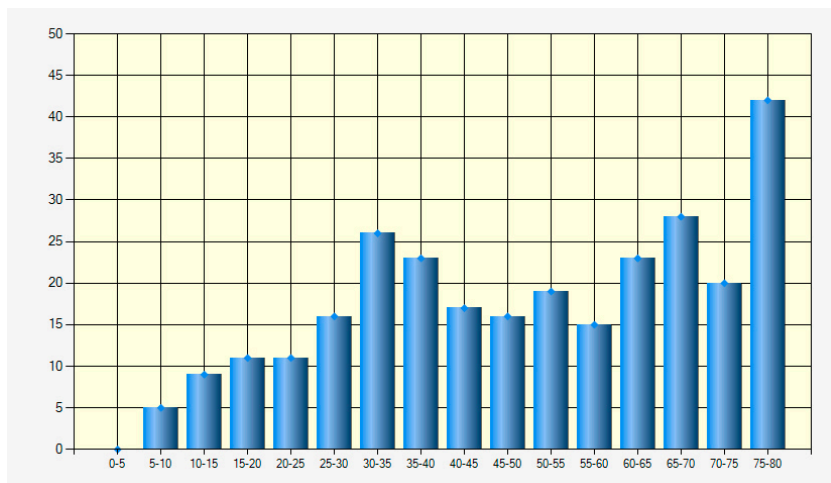

GRÁFICA DE EXPULSIONES POR MINUTO