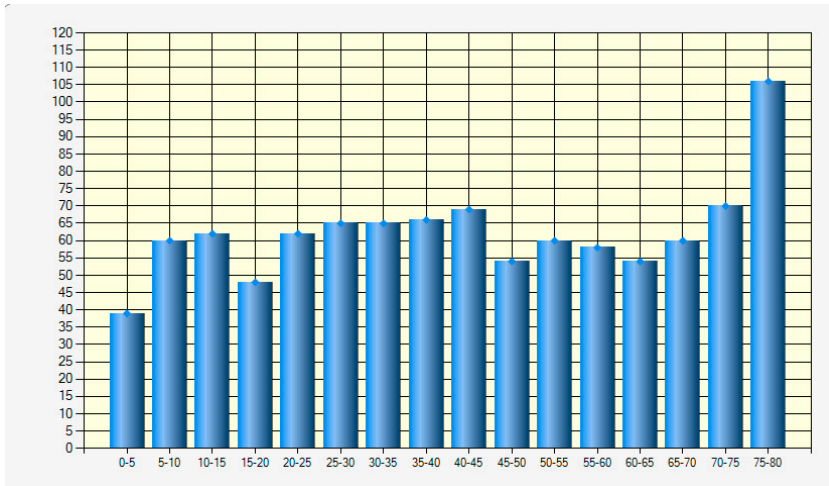

GRÁFICA DE ENSAYOS POR MINUTO